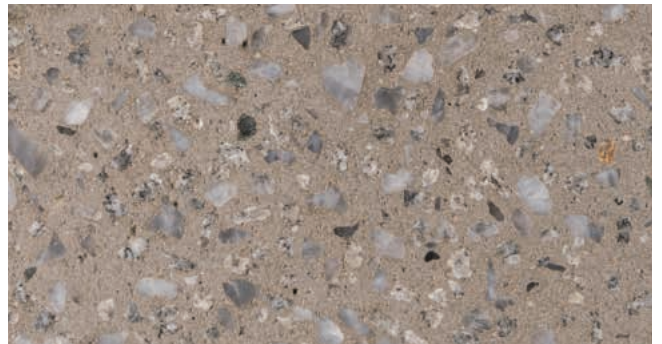

Pewter, Honed

Platinum Range

Salt & Pepper, Exposed

Salt & Pepper, Honed

Silverstone, Exposed

Silverstone, Honed

Travertine, Exposed

Travertine, Honed

Black Ash, Exposed

Black Ash, Honed

Black Ash, Exposed

10

Coral Range

Coral, Exposed

Coral, Honed

Coral Grey, Exposed

Kajanni Grey, Exposed

Kajanni Grey, Honed

Kajanni White Fine Blend, Exposed

Kajanni White Fine Blend, Honed

Kajanni Grey Fine Blend, Exposed

Kajanni Grey Fine Blend, Honed

Quarry Range

Quarry, Exposed

Sandstone Fine Blend, Exposed

Sandstone Fine Blend, Honed

Limestone

Natural

Charcoal

Scored - Geometric

Scored - Flagstone

Please note: All brochure, images, samples and other display projects are indicative and illustrative only of the type of finish expected. No guarantee of the products' colour or texture is given or implied. The colours pictured in this Inspiration Guide are based upon a sealed surface. Limecrete highly recommends viewing physical samples at one of our display locations before a final concrete colour selection is made.