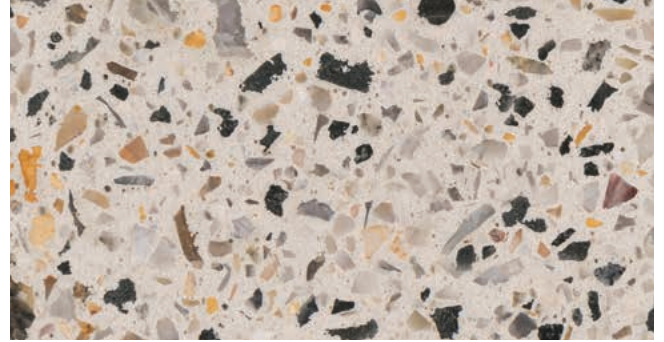

Kajanni Grey, Exposed

Kajanni Grey, Honed

Kajanni White Fine Blend, Exposed

Kajanni White Fine Blend, Honed

Kajanni Grey Fine Blend, Exposed

Kajanni Grey Fine Blend, Honed

Quarry Range

Quarry, Exposed

pose

Other Finishes

Bluestone, Exposed

Bluestone, Honed

Federation, Exposed

Federation, Honed

Sandstone, Exposed

Sandstone, Honed

Sandstone Fine Blend, Exposed

Sandstone Fine Blend, Honed

Limestone

Natural

Charcoal

Scored - Geometric

Scored - Flagstone

Please note: All brochure, images, samples and other display projects are indicative and illustrative only of the type of finish expected. No guarantee of the products' colour or texture is given or implied. The colours pictured in this Inspiration Guide are based upon a sealed surface. Limecrete highly recommends viewing physical samples at one of our display locations before a final concrete colour selection is made.