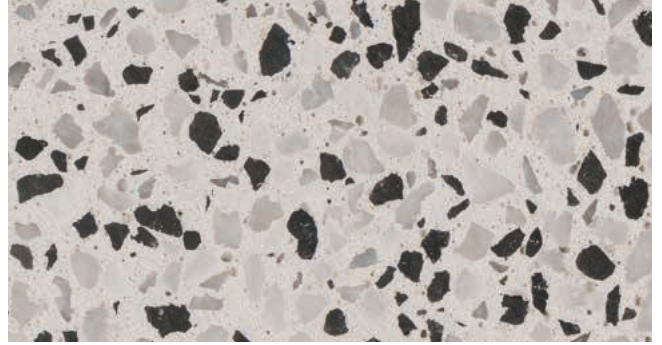

Platinum Range

Black Pepper, Exposed

Black Pepper, Honed

Crystal, Exposed

Crystal, Honed

Night Sky, Exposed

Night Sky, Honed

Pewter, Exposed

Pewter, Honed

Platinum Range

Salt & Pepper, Exposed

Salt & Pepper, Honed

Silverstone, Exposed

Silverstone, Honed

Travertine, Exposed

Travertine, Honed

Kajanni Grey, Exposed

Kajanni Grey, Honed

Kajanni White Fine Blend, Exposed

Kajanni White Fine Blend, Honed

Kajanni Grey Fine Blend, Exposed

Kajanni Grey Fine Blend, Honed

Quarry Range

Quarry, Exposed

Sandstone Fine Blend, Exposed

Sandstone Fine Blend, Honed

Limestone

Natural

Charcoal

Scored - Geometric

Scored - Flagstone

Please note: All brochure, images, samples and other display projects are indicative and illustrative only of the type of finish expected. No guarantee of the products' colour or texture is given or implied. The colours pictured in this Inspiration Guide are based upon a sealed surface. Limecrete highly recommends viewing physical samples at one of our display locations before a final concrete colour selection is made.