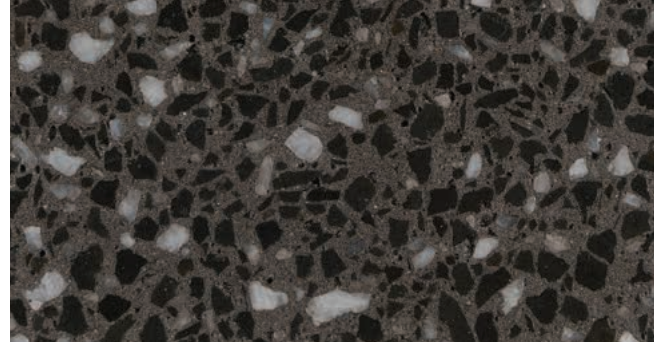

Pools.
Driveways.
Alfrescos.
Internal Polished Floors.

Architectural Concrete Colour Range

Smooth. Sleek. Seamless.

A million-dollar look,
without the price tag.

Limecrete PoolEdge is sleek, seamless and – at around the same price as conventional bullnose paving – it's affordable too.

Platinum Range

Black Pepper, Exposed

Black Pepper, Honed

Crystal, Exposed

Crystal, Honed

Night Sky, Exposed

Night Sky, Honed

Pewter, Exposed

Kajanni Grey, Exposed

Kajanni Grey, Honed

Kajanni White Fine Blend, Exposed

Kajanni White Fine Blend, Honed

Kajanni Grey Fine Blend, Exposed

Kajanni Grey Fine Blend, Honed

Quarry Range

Quarry, Exposed

Sandstone Fine Blend, Exposed

Sandstone Fine Blend, Honed

Limestone

Natural

Charcoal

Scored - Geometric

Scored - Flagstone

Please note: All brochure, images, samples and other display projects are indicative and illustrative only of the type of finish expected. No guarantee of the products' colour or texture is given or implied. The colours pictured in this Inspiration Guide are based upon a sealed surface. Limecrete highly recommends viewing physical samples at one of our display locations before a final concrete colour selection is made.