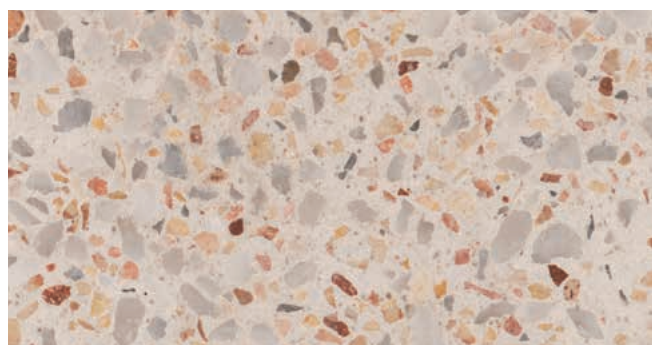

White Rose, Honed