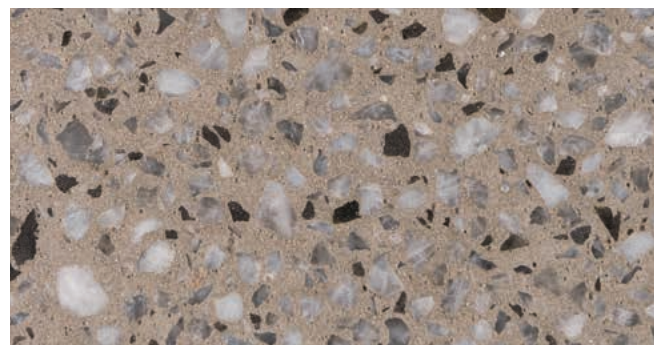

Platinum Range

Black Pepper, Exposed

Black Pepper, Honed

Crystal, Exposed

Crystal, Honed

Night Sky, Exposed

Night Sky, Honed

Pewter, Exposed

Pewter, Honed

Platinum Range

Salt & Pepper, Exposed

Salt & Pepper, Honed

Silverstone, Exposed

Silverstone, Honed

Travertine, Exposed

Travertine, Honed

Kajanni Grey, Exposed

Kajanni Grey, Honed

Kajanni White Fine Blend, Exposed

Kajanni White Fine Blend, Honed

Kajanni Grey Fine Blend, Exposed

Kajanni Grey Fine Blend, Honed

Quarry Range

Quarry, Exposed

Sandstone Fine Blend, Exposed

Sandstone Fine Blend, Honed

Limestone

Natural

Charcoal

Scored - Geometric

Scored - Flagstone

Please note: All brochure, images, samples and other display projects are indicative and illustrative only of the type of finish expected. No guarantee of the products' colour or texture is given or implied. The colours pictured in this Inspiration Guide are based upon a sealed surface. Limecrete highly recommends viewing physical samples at one of our display locations before a final concrete colour selection is made.