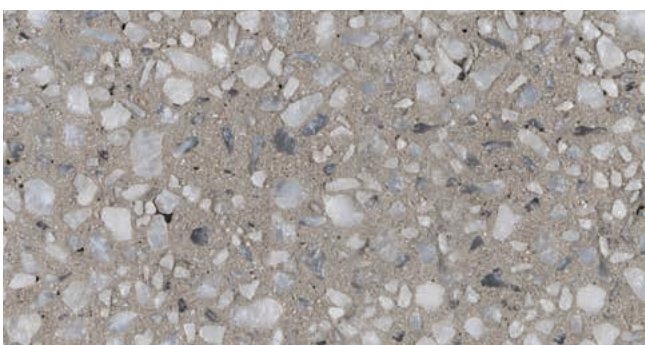

Pools.
Driveways.
Alfrescos.
Internal Polished Floors.

Architectural Concrete Colour Range

Smooth. Sleek. Seamless.

A million-dollar look,
without the price tag.

Limecrete PoolEdge is sleek, seamless and – at around the same price as conventional bullnose paving – it's affordable too.

Platinum Range

Black Pepper, Exposed

Black Pepper, Honed

Crystal, Exposed

Crystal, Honed

Night Sky, Exposed

Night Sky, Honed

Pewter, Exposed

Pewter, Honed

Platinum Range

Salt & Pepper, Exposed

Salt & Pepper, Honed

Silverstone, Exposed

Silverstone, Honed

Travertine, Exposed

Travertine, Honed

Sandstone Fine Blend, Exposed

Sandstone Fine Blend, Honed

Limestone

Natural

Charcoal

Scored - Geometric

Scored - Flagstone

Please note: All brochure, images, samples and other display projects are indicative and illustrative only of the type of finish expected. No guarantee of the products' colour or texture is given or implied. The colours pictured in this Inspiration Guide are based upon a sealed surface. Limecrete highly recommends viewing physical samples at one of our display locations before a final concrete colour selection is made.